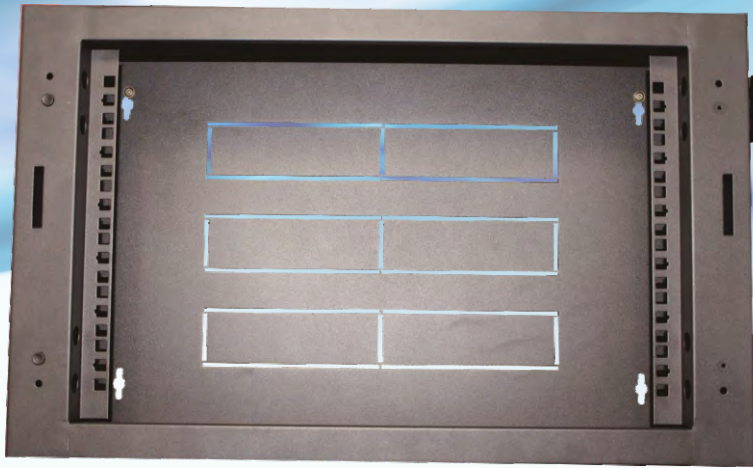

Slim 19" Wall frame

Features

- 150mm deep
- 19" and available in 6RU, 9RU, 12RU and 18RU
- Cable entry from back, top and bottom
- Light weight
- Cost effective

Specifications

Model	Capacity	Width (mm)	Depth (mm)	Height (mm)	Weight (kg)
SF.6606	6RU	600	150	370	6.1
SF.6609	9RU			500	7.5
SF.6612	12RU			637	8.8
SF.6618	18RU			903	11.3

Option - GSF Lockable Slim Cabinet

Specifications

Model	Capacity	Width (mm)	Depth (mm)	Height (mm)	Weight (kg)
GSF.6106	6RU	600	200	370	8.1
GSF.6112	12RU			637	10.8

Specifications are subject to change without prior notice.