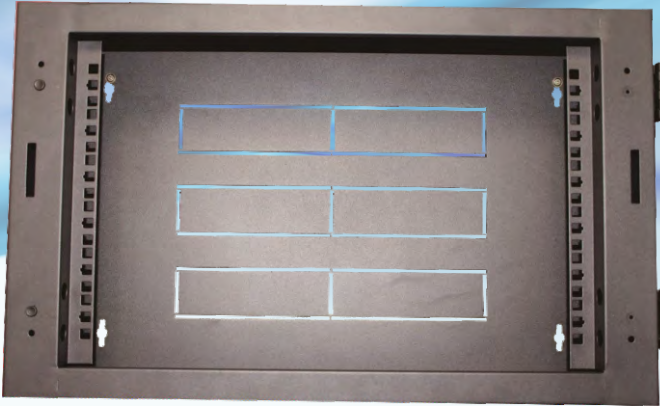

Slim 19" Wall frame

Features

- 150mm deep
- 19" and available in 6RU, 9RU, 12RU and 18RU
- Cable entry top, rear and bottom
- Light weight
- Cost effective

Specifications

Model	Capacity	Width (mm)	Depth (mm)	Height (mm)	Weight (kg)
SF.6606	6RU	600	150	370	6.1
SF.6609	9RU			500	7.5
SF.6612	12RU			637	8.8
SF.6618	18RU			903	11.3

Option - GSF Lockable Slim Cabinet

Specifications

Model	Capacity	Width (mm)	Depth (mm)	Height (mm)	Weight (kg)
GSF.6106	6RU	600	185	370	8.1
GSF.6112	12RU			637	10.8

Specifications are subject to change without prior notice.