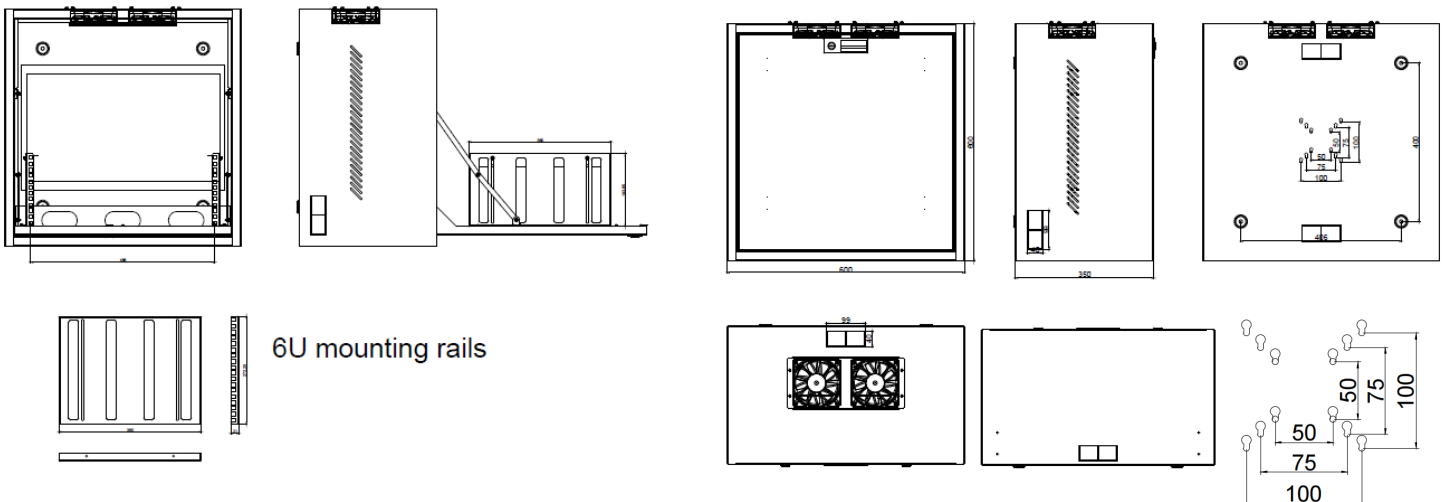

- Maximum mountable depth 450mm
- 4RU or 6RU
- Added 2RU rails for accessories
- VESA mounting - to mount monitor up to 22" (580mm wide)
- Colour - RAL7035 or RAL9005
- Space saving
- Adjustable mounting rails width 19"-9.25" (48.26cm-23.5cm)
- Cable entry rear, top, bottom and sides
- Earth studs
- 10 x cage nuts
- 20KG loading limit

*Monitor, DVR and fans not included

Standards

- Complies with ANSI/EIA RS-310-D
- DIN41497 part 1
- IEC297-2, DIN41494 part 7

Accessories

- Advanced cooling - SW.6502
- PDU - SA.0806
- Cable management

Structure

Specifications

Model	Colour	Capacity	Height (mm)	Width (mm)	Depth (mm)	Weight (kg)	Cage Nuts (sets)
VMW.6646	Light grey- RAL7035	4/6RU	600	600	350	18	10
VMB.6646	Black- RAL9005	4/6RU	600	600	350	18	10

Specifications are subject to change without prior notice.