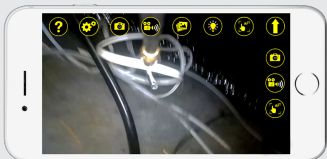

FERRET WRISTBAND

The Ferret Wristband is a universal phone holder that will securely attach any smart phone from 9 to 15cm (3.5" - 6") to your wrist.

With a 360° rotatable front section the phone can easily be turned to the perfect angle needed for any situation.

FERRET STICK

Introducing the all new lockable Ferret Stick. Tough rust resistant lightweight aluminium sections with a soft non-slip rubber handle. Durable and versatile. It extends up to 140cm (55") in length with a 1/4" -20UNC thread, which is compatible with all Ferret products. Work Safer. Work Smarter.

⚠ Do not use the Ferret Stick near live power!

FERRET STICK MINI

The Ferret Stick mini comes with a grooved design to prevent your camera from twisting. It extends up to 120cm (47") with a 1/4" -20UNC thread, which is compatible with all Ferret Tools cameras. Work Safer. Work Smarter.

⚠ Do not use the Ferret Stick mini near live power!

CONNECT TO YOUR SMART DEVICE

- Photo/video direct to smart device
- Gallery
- Adjustable Brightness
- App controlled
- Variable Focus Lens
- Super Fast Charge