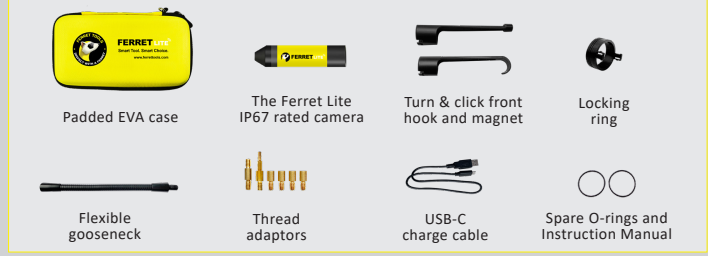

THE FERRET CAN SEE AND REACH WHERE YOU CAN'T

Wirelessly links to your smartphone

INSPECT WITH A FERRET - SMART TOOL. SMART CHOICE.

- ✓ Visual inspections
- ✓ Cable installations
- ✓ Maintenance

WORK SAFER. WORK SMARTER.

Discover more at www.ferrettools.com

"Creating the future with new thinking & innovation in smart inspection camera technology"

AWARD WINNERS

Visual inspections, cable installations, maintenance and repair work made easy with the Ferret

The Ferret Lite is a general-purpose high-quality inspection camera that gives eyes inside hard to reach locations. It includes award-winning handy features with the addition of the always up viewing mode to help with intuitive inspections. If you like to keep things simple & don't need all the bells and whistles, the Ferret Lite is the ideal cost-effective solution to help on the job or at home.

FERRET LITE KIT INCLUDES:

The Ferret Pro is a professional and durable next generation inspection tool designed and engineered with award-winning features to provide easier, faster & safer visual inspections. Includes App controlled variable focus lens and super fast charge. If you need to locate and pull in cable or need to get your eyes on something out of reach, then Ferret Pro is the perfect tool. Ideal tool for electricians and other trades.