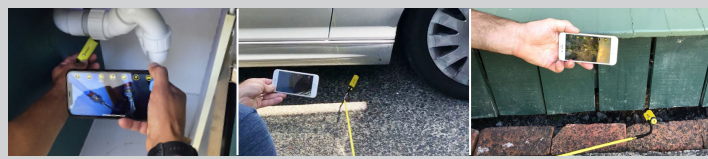

FERRET LITE KIT INCLUDES: