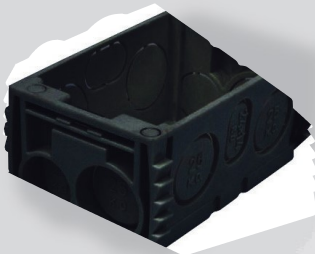

# Electrical Accessories

**TSMB25**  
Mounting Block, Quad,  
White, 25mm

**TSMB18**  
Mounting Block, Shallow,  
White, 18mm

**TSMB34**  
Mounting Block, Deep,  
White, 34mm

**TSMBE**  
Mounting Block, Enclosed,  
Standard

**TSRMB/A**  
Mounting Block, Recess,  
Type A

**TSRMB/FA**  
Mounting Block, Recess  
Fire & Acoustic Rated

**TSBHO**  
Batten Lamp Holder,  
White, Small Base

**TSBHO/F**  
Batten Lamp Holder, White  
with Fastening Plugs & Screws

**TSCR1**  
Ceiling Rose with 4  
Terminals, White

Images may vary from supplied product