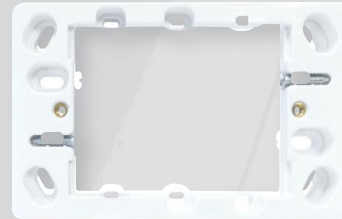

# Electrical Accessories

**TSMB25**  
Mounting Block, Quad,  
White, 25mm

**TSMB18**  
Mounting Block, Shallow,  
White, 18mm

**TSMB34**  
Mounting Block, Deep,  
White, 34mm

**TSMBE**  
Mounting Block, Enclosed,  
Standard

**TSRMB/A**  
Mounting Block, Recess,  
Type A

**TSRMB/FA**  
Mounting Block, Recess  
Fire & Acoustic Rated

**TSBHO**  
Batten Lamp Holder,  
White, Small Base

**TSBHO/F**  
Batten Lamp Holder, White  
with Fastening Plugs & Screws

**TSCR1**  
Ceiling Rose with 4  
Terminals, White

Images may vary from supplied product