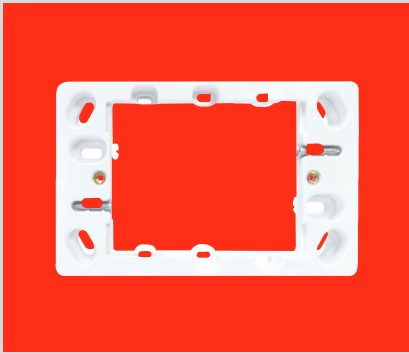

# Electrical Accessories

**TSMB25**  
Mounting Block, Quad,  
White, 25mm

**TSMB18**  
Mounting Block, Shallow,  
White, 18mm

**TSMB34**  
Mounting Block, Deep,  
White, 34mm

**TSMBE**  
Mounting Block, Enclosed,  
Standard

**TSRMB/A**  
Mounting Block, Recess,  
Type A

**TSRMB/FA**  
Mounting Block, Recess  
Fire & Acoustic Rated

**TSBHO**  
Batten Lamp Holder,  
White, Small Base

**TSBHO/F**  
Batten Lamp Holder, White  
with Fastening Plugs & Screws

**TSCR1**  
Ceiling Rose with 4  
Terminals, White

Images may vary from supplied product