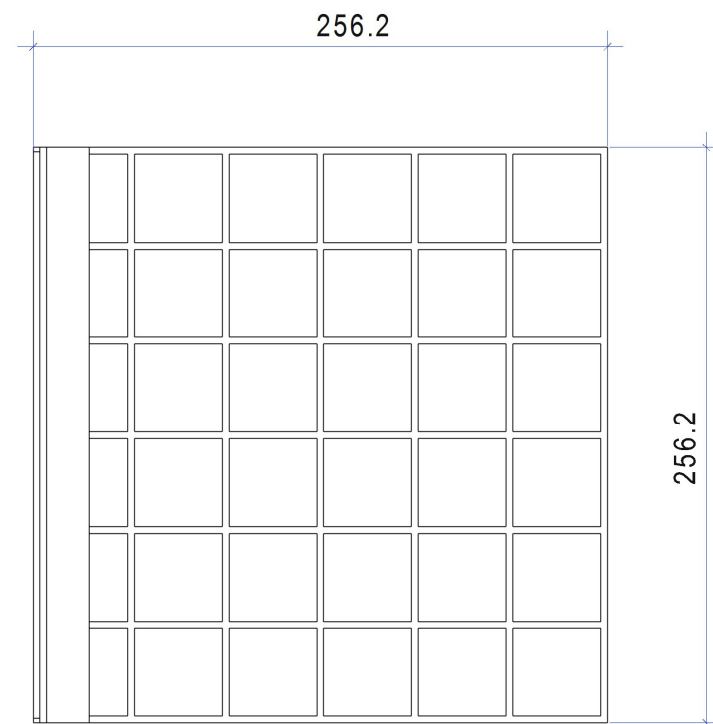

FRONT

SIDE

TOP

SDC044A01 GENERAL ARRANGEMENT

NOMINAL 250 X 250 X 250 3.15MM DIA WIRE CAGE POWDER COATED PEARL WHITE