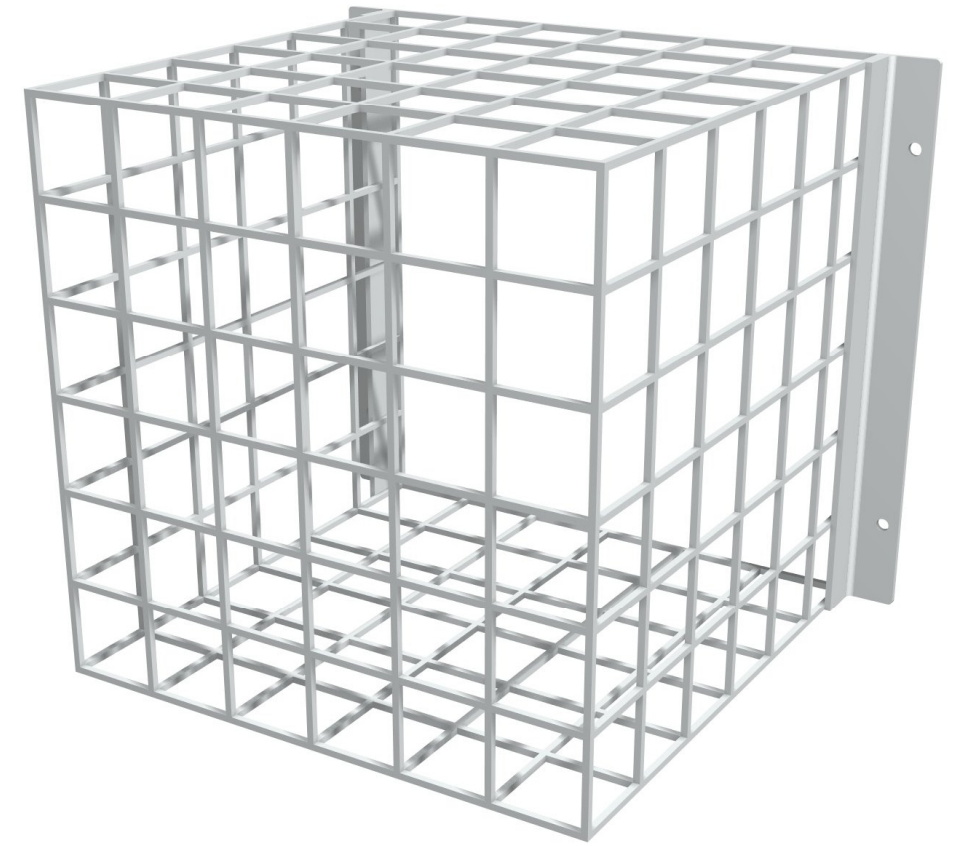

FRONT

SIDE

TOP

SDC044A01 GENERAL ARRANGEMENT

NOMINAL 250 X 250 X 250 3.15MM DIA WIRE CAGE POWDER COATED PEARL WHITE