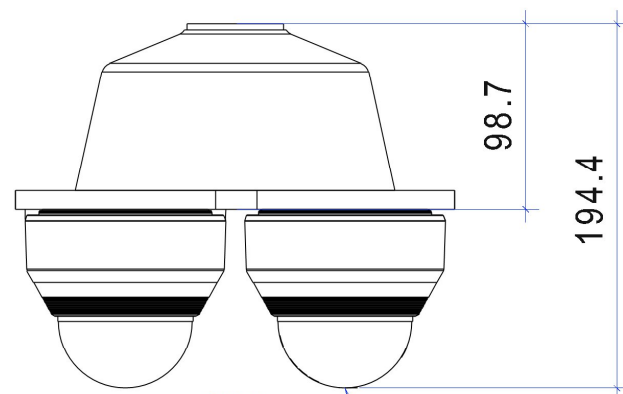

TOP

SIDE

DAHUA EYEBALL NETWORK CAMERA  
DH-IPC-HDW 3641 TMP-AS

BASE

ISOMETRIC

### GENERAL ARRANGEMENT SEA221A01

FOR USE WITH SDC TD SERIES DROPPER POLES (FOR MOUNTING TO INNER 28MM DIAMETER POLE)

GENERAL ASSEMBLY IS DESIGNED TO MOUNT QTY 4 DAHUA HDW3641 EYEBALL CAMERAS

PART NUMBER SEA221A01 COLOUR WHITE AND OFF WHITE