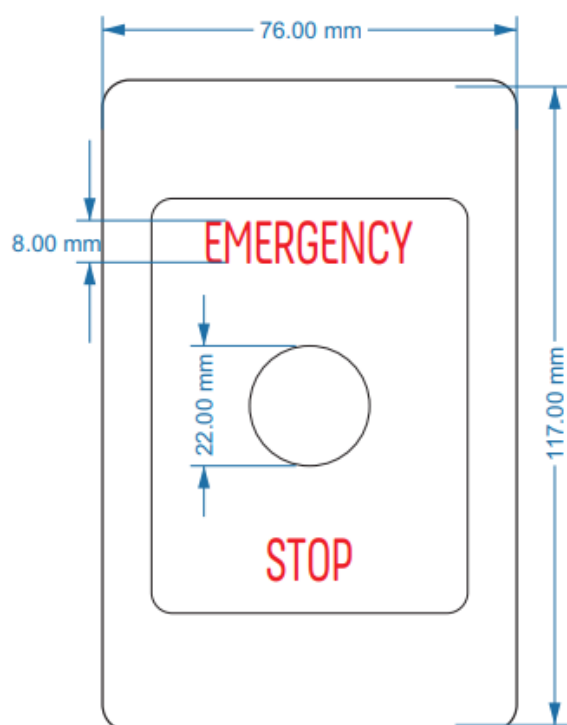

PD5020EMERSTOP

Number of gangs	1 gang
Product destination	Switch
Fixing mode	By screws
Material	Plastic
Marking	Without marking
Surface finish	Brilliant
Surface treatment	Metallic
Mounting position	Vertical
Length	116 mm
Width	76 mm
Depth	11 mm
Colour code	WE