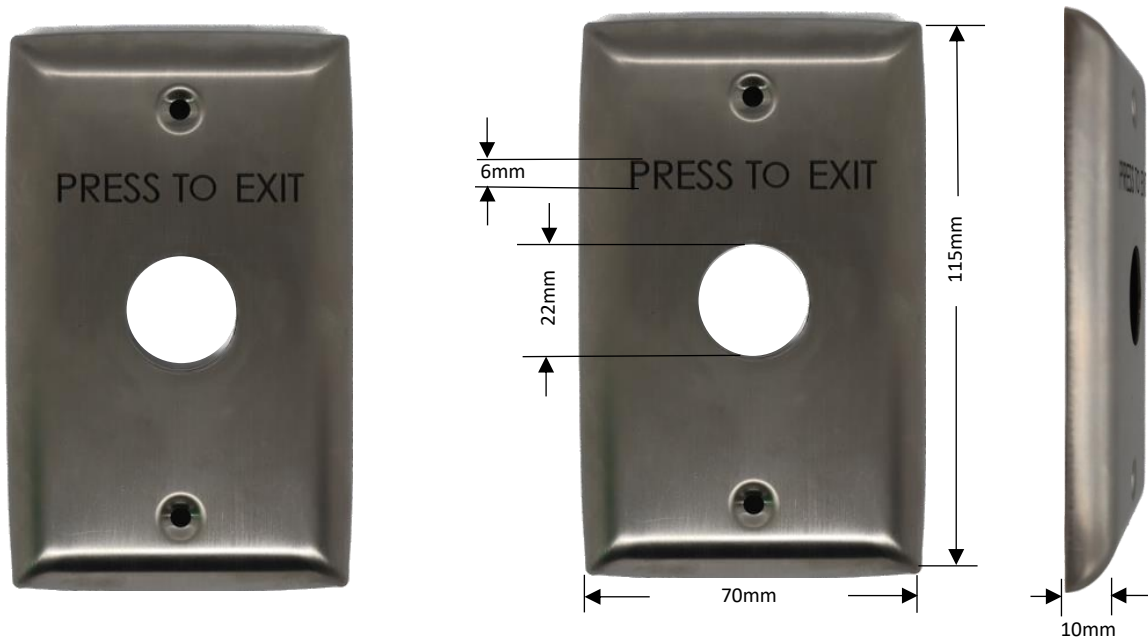

SMART9301

Material : STAINLESS STEEL

Color : STAINLESS STEEL

Plate style : CURVED

Text Printed : "PRESS TO EXIT"

Text Color : BLACK

Button Hole Cutout Size : 22mm

Mounting Holes : 2

Screw Hole Cutout Size : 5mm

Plate Size : 115Hx70Wx10D (mm)