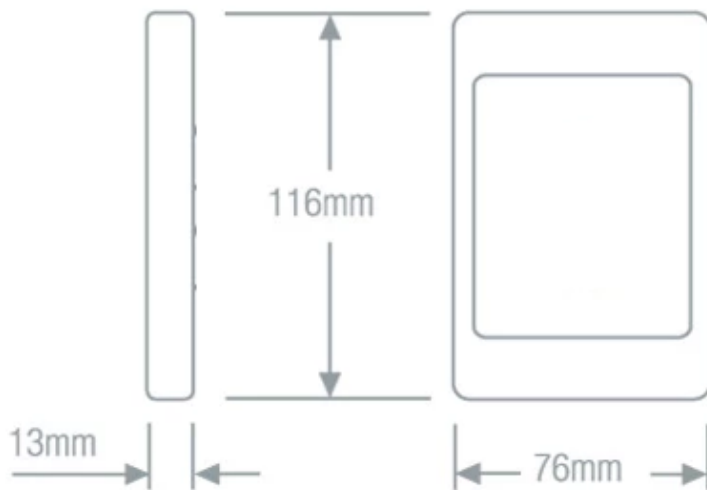

PD5020

Blank Plastic Switch Plate

Mounting position	Horizontal
Device mounting	Flush
Material	Plastic
Type of installation	Indoor
Surface finish	Brilliant
Depth	13 mm
Length	116 mm
Width	76 mm