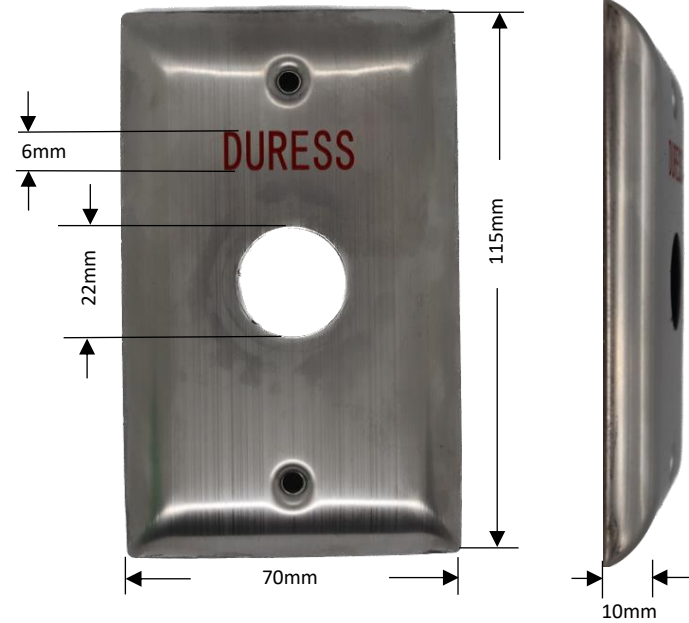

SMART9476

Material : STAINLESS STEEL

Color : STAINLESS STEEL

Plate style : CURVED

Text Printed : "DURESS"

Text Color : RED

Button Hole Cutout Size : 22mm

Mounting Holes : 2

Screw Hole Cutout Size : 5mm

Plate Size : 115Hx70Wx10D (mm)