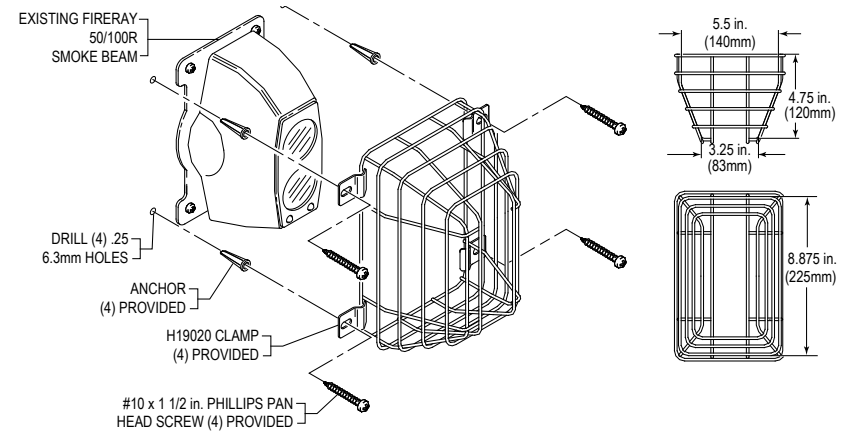

STI-9623

STI-9624

IMPORTANT

Do not attempt to install Beam Smoke wire guard until either the reflective beam smoke detector or both the emitter and receiver have been perfectly aligned according to the beam smoke installation instructions.

INSTALLATION INSTRUCTIONS

1. Center the wire guard over existing unit, making sure cutout in wire guard is positioned over beam lens. Use caution not to hit or bump the detector.
2. Position one clamp. Mark, drill and install one clamp first then complete installation of remaining clamps. See pictorial for size.