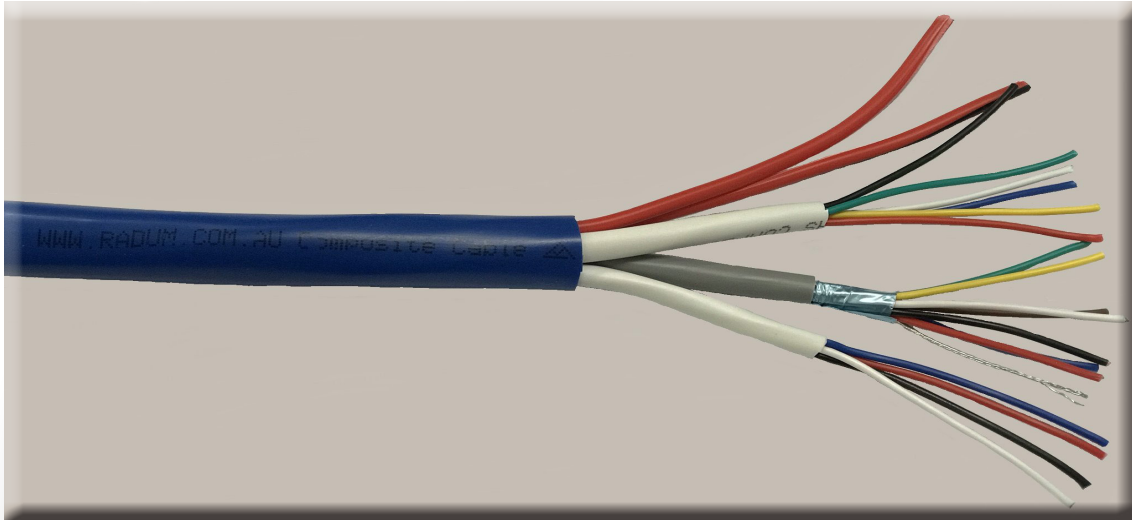

## RADUM SECURITY COMPOSITE CABLE

### DESCRIPTION:

Composite of 4 Core 14/0.20, 6 Core 14/0.20, 7Core Shielded 14/0.20, and Figure 8 24/0.20 Cables

## 4 CORE 14/0.20 SECURITY CABLE

<b>Description</b>	4 Core Security / Automotive / Control Cable
<b>Conductor</b>	14 Strands x 0.20mm
<b>Conductor Insulation</b>	PVC
<b>Conductor Colours</b>	White, Blue, Red, Black
<b>Jacket</b>	PVC
<b>Jacket Colour</b>	White
<b>Use</b>	This cable is for Low Voltage use only
<b>Jacket O/D</b>	4.5 mm
<b>Printing</b>	<p>Black Printing on the White Sheath            Printing to be repeated at approximately 0.05m intervals</p> <p>WWW.RADUM.COM.AU RADUM 4 CORE 14/0.20mm            SECURITY CABLE N11251</p>

## 6 CORE 14/0.20 SECURITY CABLE

<b>Description</b>	6 Core Security / Automotive / Control Cable
<b>Conductor</b>	14 Strands x 0.20mm
<b>Conductor Insulation</b>	PVC
<b>Conductor Colours</b>	White, Blue, Red, Black, Green, Yellow
<b>Jacket</b>	PVC
<b>Jacket Colour</b>	White
<b>Use</b>	This cable is for Low Voltage use only
<b>Jacket O/D</b>	6.0 mm
<b>Printing</b>	<p>Black Printing on the White Sheath            Printing to be repeated at approximately 0.05m intervals</p> <p>WWW.RADUM.COM.AU RADUM 6 CORE 14/0.20mm            SECURITY CABLE N11251</p>