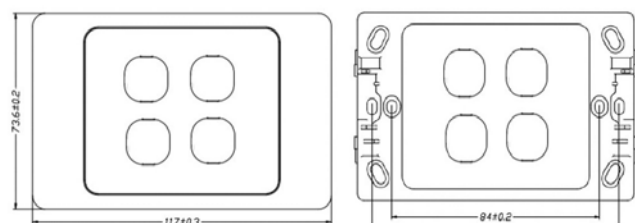

Australian Flush Plates

P4600WHI, P4601WHI, P4602WHI, P4603WHI,
P4604WHI, P4605WHI, P4606WHI

P4600WHI

P4601WHI

P4602WHI

P4603WHI

P4604WHI

P4605WHI

P4606WHI

To view Access' extensive ranges go to: www.accesscomms.com.au

Sydney (Head Office)
Brisbane Sales
Melbourne Office
Adelaide Office

Unit 1, 29 Prince William Drive, Seven Hills NSW 2147
28 The Gateway, Broadmeadows VIC 3047
71 Anzac Highway, Ashford SA 5035

Phone: (02) 9414 8888
Phone: (07) 3308 5555
Phone: (03) 9330 8333
Phone: (08) 8338 5540

sales@accesscomms.com.au
brisbane@accesscomms.com.au
melbourne@accesscomms.com.au
adelaide@accesscomms.com.au