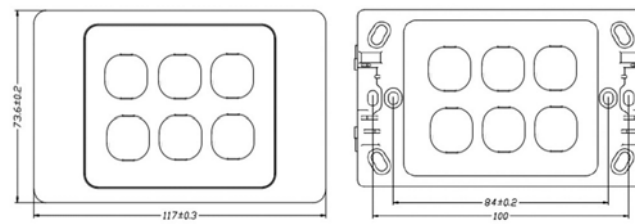

P4606WHI

To view Access' extensive ranges go to: www.accesscomms.com.au

Sydney (Head Office)
Brisbane Sales
Melbourne Office
Adelaide Office

Unit 1, 29 Prince William Drive, Seven Hills NSW 2147
28 The Gateway, Broadmeadows VIC 3047
71 Anzac Highway, Ashford SA 5035

Phone: (02) 9414 8888
Phone: (07) 3308 5555
Phone: (03) 9330 8333
Phone: (08) 8338 5540

sales@accesscomms.com.au
brisbane@accesscomms.com.au
melbourne@accesscomms.com.au
adelaide@accesscomms.com.au