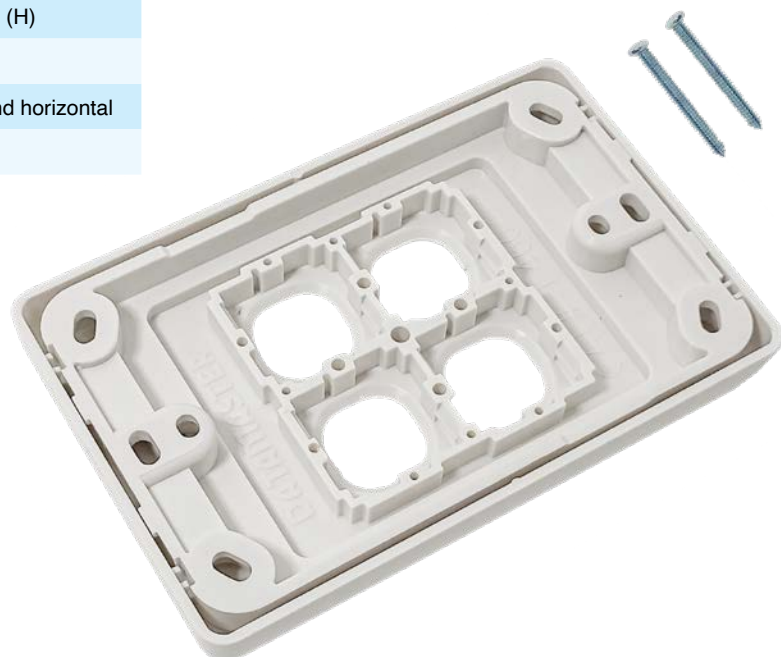

Australian Flush Plates

P4600WHI, P4601WHI, P4602WHI, P4603WHI,
P4604WHI, P4605WHI, P4606WHI

FEATURES

- Our premium Australian flush plates to accept our premium Voice-Grade, Cat-5E or Cat-6 IDC jacks.
- Also compatible with other standard Australian mechanisms and jacks including F-connectors etc.
- The 2-piece design has a separate back plate and cover, allowing cover to be removed for painting etc.
- Fits standard Australian electrical switch plate installation hardware and screw centres, making it perfect for easy flush installation on gyprock or fibro cavity walls.
- Supplied unloaded without jacks, packed in individual Datamaster® zip-top bags inside carton of 10.
- Standard colour is white, other colours available on request subject to minimum order quantity.
- Dimensions 116(W) x 75(H) x 13(D)mm.

TECHNICAL SPECIFICATIONS

CATEGORY	VALUE
Plate Thickness	12.9mm
Mounting Centre	84mm
Plate Size	73.6mm (W) x 117mm (H)
Colours	White
Orientation	Available in vertical and horizontal
Compliance	AS/NZ 3133