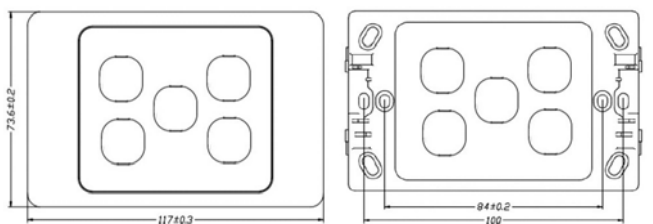

Australian Flush Plates

P4600WHI, P4601WHI, P4602WHI, P4603WHI,
P4604WHI, P4605WHI, P4606WHI

P4600WHI

P4601WHI

P4602WHI

P4603WHI

P4604WHI

P4605WHI

P4606WHI

To view Access' extensive ranges go to: www.accesscomms.com.au

Sydney (Head Office)
Brisbane Sales
Melbourne Office
Adelaide Office

Unit 1, 29 Prince William Drive, Seven Hills NSW 2147
28 The Gateway, Broadmeadows VIC 3047
71 Anzac Highway, Ashford SA 5035

Phone: (02) 9414 8888
Phone: (07) 3308 5555
Phone: (03) 9330 8333
Phone: (08) 8338 5540

sales@accesscomms.com.au
brisbane@accesscomms.com.au
melbourne@accesscomms.com.au
adelaide@accesscomms.com.au