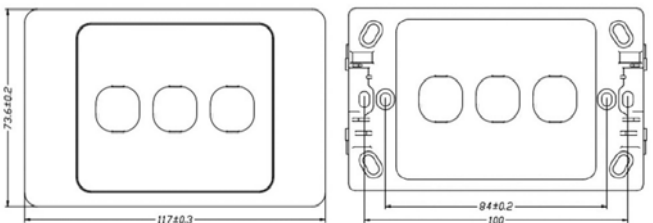

Australian Flush Plates

P4600WHI, P4601WHI, P4602WHI, P4603WHI,
P4604WHI, P4605WHI, P4606WHI

P4600WHI

P4601WHI

P4602WHI

P4603WHI

P4604WHI

P4605WHI

P4606WHI

To view Access' extensive ranges go to: www.accesscomms.com.au

Sydney (Head Office)
Brisbane Sales
Melbourne Office
Adelaide Office

Unit 1, 29 Prince William Drive, Seven Hills NSW 2147
28 The Gateway, Broadmeadows VIC 3047
71 Anzac Highway, Ashford SA 5035

Phone: (02) 9414 8888
Phone: (07) 3308 5555
Phone: (03) 9330 8333
Phone: (08) 8338 5540

sales@accesscomms.com.au
brisbane@accesscomms.com.au
melbourne@accesscomms.com.au
adelaide@accesscomms.com.au