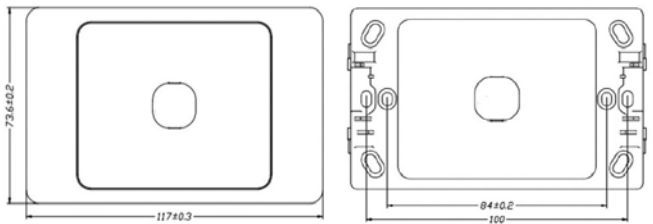

Australian Flush Plates

P4600WHI, P4601WHI, P4602WHI, P4603WHI,
P4604WHI, P4605WHI, P4606WHI

P4600WHI

P4601WHI

P4602WHI

P4603WHI

P4604WHI

P4605WHI

P4606WHI

To view Access' extensive ranges go to: www.accesscomms.com.au

Sydney (Head Office)
Brisbane Sales
Melbourne Office
Adelaide Office

Unit 1, 29 Prince William Drive, Seven Hills NSW 2147
28 The Gateway, Broadmeadows VIC 3047
71 Anzac Highway, Ashford SA 5035

Phone: (02) 9414 8888
Phone: (07) 3308 5555
Phone: (03) 9330 8333
Phone: (08) 8338 5540

sales@accesscomms.com.au
brisbane@accesscomms.com.au
melbourne@accesscomms.com.au
adelaide@accesscomms.com.au