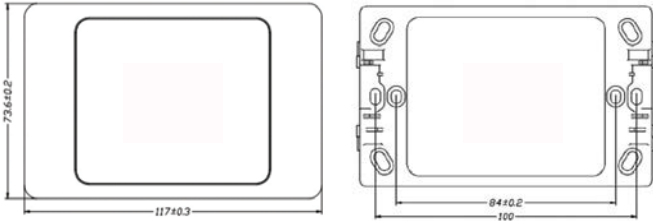

Australian Flush Plates

P4600WHI, P4601WHI, P4602WHI, P4603WHI,
P4604WHI, P4605WHI, P4606WHI

P4600WHI

P4601WHI