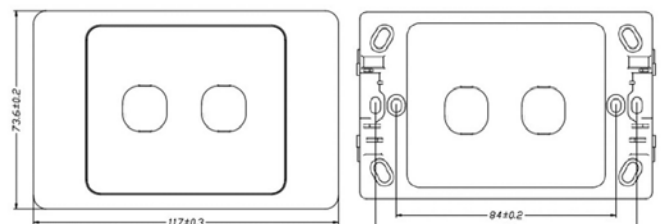

Australian Flush Plates

P4600WHI, P4601WHI, P4602WHI, P4603WHI,
P4604WHI, P4605WHI, P4606WHI

P4600WHI

P4601WHI

P4602WHI

P4603WHI

P4604WHI

P4605WHI

P4606WHI

To view Access' extensive ranges go to: www.accesscomms.com.au

Sydney (Head Office)
Brisbane Sales
Melbourne Office
Adelaide Office

Unit 1, 29 Prince William Drive, Seven Hills NSW 2147
28 The Gateway, Broadmeadows VIC 3047
71 Anzac Highway, Ashford SA 5035

Phone: (02) 9414 8888
Phone: (07) 3308 5555
Phone: (03) 9330 8333
Phone: (08) 8338 5540

sales@accesscomms.com.au
brisbane@accesscomms.com.au
melbourne@accesscomms.com.au
adelaide@accesscomms.com.au