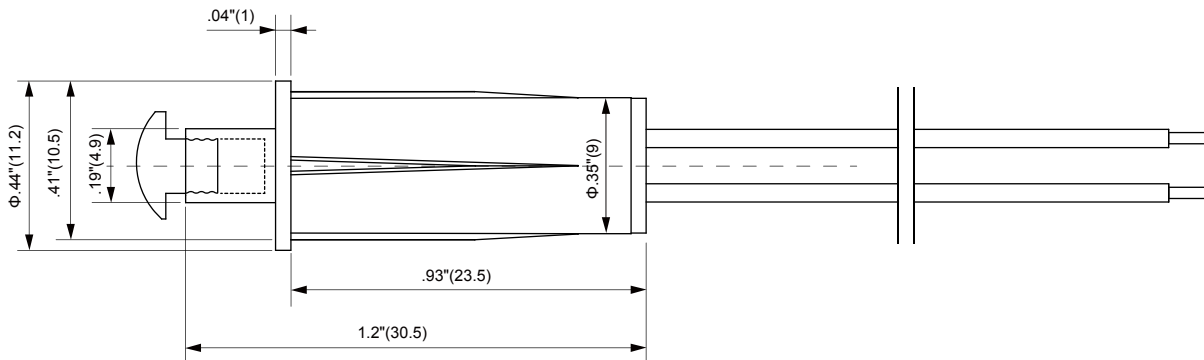

TANE-3/8 ASH

RECESSED CONTACTS

.35"(9mm) Adjustable Screw Reed Switch

Contact Size: .35"×1.2"(9mm×30.5mm)

Standard Magnet Size: NA

Standard Gap: Screw Adjustable

Colors: White, Brown

12"(305mm) 22 AWG Leads Standard

Longer leads available.

Specifications

Part Number	Gap Inch(mm)	Loop Open/Closed	Reed Form	Max. Contact Rating (W)	Max. Initial Contact Resistance (mΩ)	Max. Switching Voltage (V)	Max. Switching Current (A)
TANE-3/8 ASH	NA	CLOSED	Normally Open	1	100	AC24/DC24	0.1

OPERATING TEMPERATURE: -40°C to +60°C

Outline Dimensions

Unit: inch(mm)

TANE-3/8 ASH

NOTE: Maximum plunger movement cannot exceed .23"(6mm) depth.

The Best Guarantee Since 1984 : \$50-1

TANE ALARM PRODUCTS

906 JERICHO TURNPIKE, NEW HYDE PARK, NY 11040