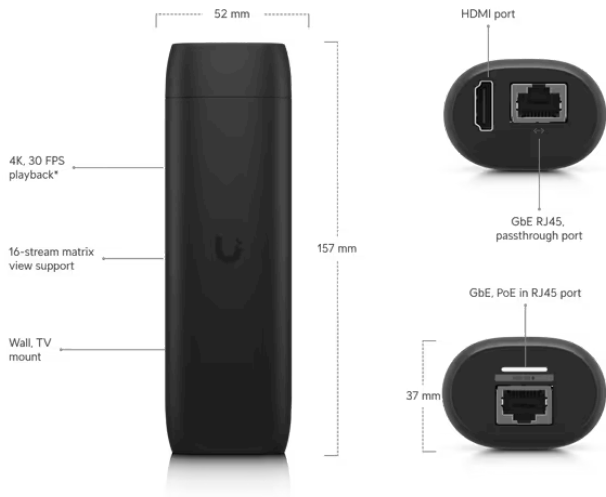

- Switching
- WiFi
- Camera Security
- Door Access
- Integrations
- Advanced Hosting

NVRs and Edge Devices > [Protect Viewport](#)

Protect Viewport UP-Viewport

Datasheet

In The Box

Marketing Images

Installation Guide

^ Mechanical

Dimensions

157 x 52 x 37 mm
(6.2 x 2.1 x 1.5")

Weight

Without mount: 230 g (8.1 oz)
With TV mount: 252 g (8.9 oz)

Enclosure Material

Polycarbonate