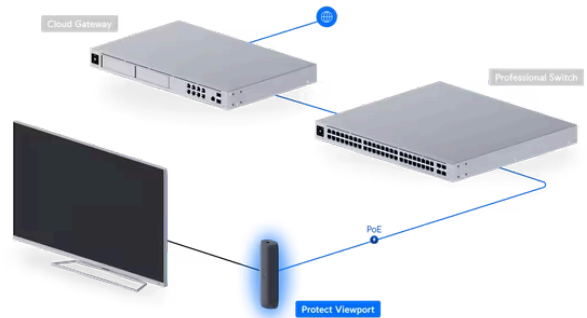

- Switching
- WiFi
- Camera Security
- Door Access
- Integrations
- Advanced Hosting

NVRs and Edge Devices > [Protect Viewport](#)

Protect Viewport UP-Viewport

Datasheet

In The Box

Marketing Images

Installation Guide

^ Mechanical

Dimensions

157 x 52 x 37 mm
(6.2 x 2.1 x 1.5")

Weight

Without mount: 230 g (8.1 oz)
With TV mount: 252 g (8.9 oz)

Enclosure Material

Polycarbonate