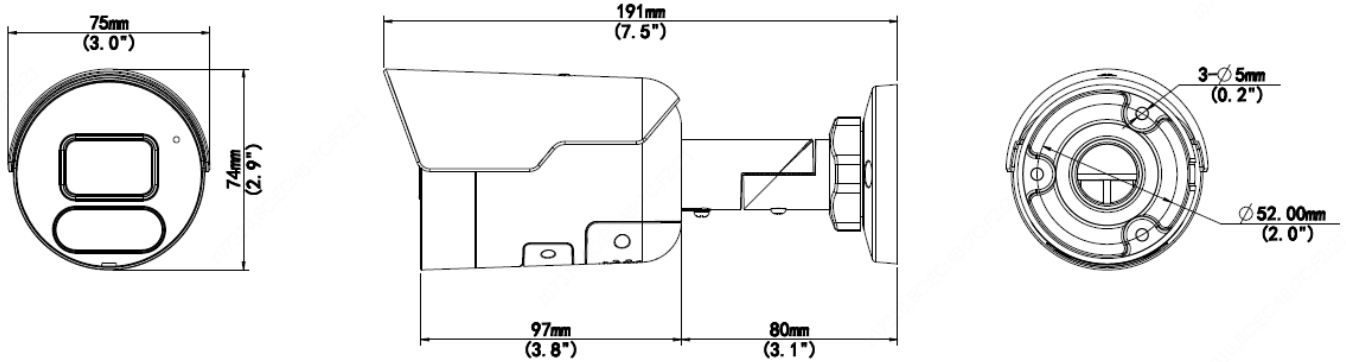

## Key Features

- High quality image with 5MP, 1/2.7"CMOS sensor
- 5MP (2880\*1620)@ 30/25fps; 4MP (2560\*1440)@ 30/25fps; 3MP (2304\*1296) @30/25fps; 2MP (1920\*1080) @30/25fps
- Ultra 265, H.265, H.264, MJPEG
- Smart intrusion prevention, include cross line, intrusion, enter area, leave area detection
- Based on target classification, smart intrusion prevention significantly reduce false alarm caused by leaves, birds and lights etc., accurately focus on human and, motor vehicle and non-motor vehicle
- Supports sound and light alarm linkage. When Smart intrusion prevention is triggered , the camera links sound alarm and light linkage.
- Intelligent face capture
- 120dB true WDR technology enables clear image in strong light scene
- Support 9:16 Corridor Mode
- Built-in Mic and Speaker
- Smart IR, up to 30m (98ft) IR distance
- Supports 256 G Micro SD card
- IP67 protection
- Support PoE power supply

## Dimensions