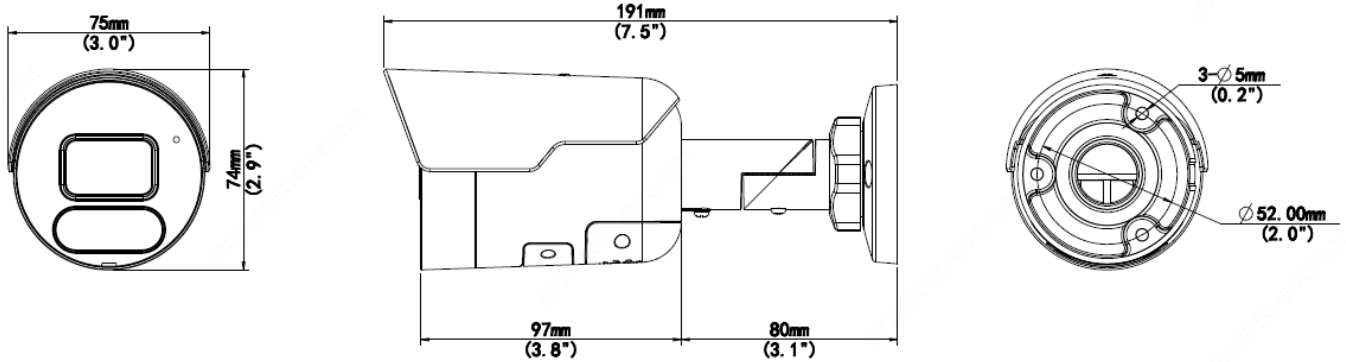

## Specifications

	IPC2128SB-ADF28KMC-IO	IPC2128SB-ADF40KMC-IO			
<b>Camera</b>					
Sensor	1/2.7", 8.0 megapixel, progressive scan, CMOS				
Lens	2.8mm@F2.0		4.0mm@F2.0		
DORI Distance	Lens (mm)	Detect (m)	Observe (m)	Recognize (m)	Identify (m)
	2.8	84.0	33.6	16.8	8.4
	4.0	120.0	48.0	24.0	12.0
Angle of View (H)	112.4°		86.5°		
Angle of View (V)	60.1°		44.1°		
Angle of View (O)	146.1°		112.5°		
Adjustment angle	Pan: 0° ~ 360°		Tilt: 0° ~ 90°		Rotate: 0° ~ 360°
Shutter	Auto/Manual, 1 ~ 1/100000s				
Minimum Illumination	Colour: 0.01Lux (F2.0, AGC ON) 0Lux with IR on				
Digital noise reduction	2D/3D DNR				
Day/Night	IR-cut filter with auto switch (ICR)				
S/N	>56dB				
IR Range	Up to 30m (98 ft) IR range				
Wavelength	850nm				
IR On/Off Control	Auto/Manual				
Defog	Digital Defog				
WDR	120dB				
<b>Video</b>					
Video Compression	Ultra 265, H.265, H.264, MJPEG				
H.264 code profile	Baseline profile, Main profile, High profile				
Frame Rate	Main Stream: 8MP (3840*2160), Max 25fps; 5MP (2944*1656), Max 30fps; 4MP (2560*1440), Max 30fps; 1080P (1920*1080), Max 30fps; Sub Stream: 1080P (1920*1080), Max 30fps; 720P (1280*720), Max 30fps; D1 (720*576), Max 30fps; 640*360, Max 30fps; 2CIF(704*288), Max 30fps; CIF(352*288), Max 30fps; Third Stream: D1 (720*576), Max 30fps; 640*360, Max 30fps; 2CIF(704*288), Max 30fps; CIF(352*288), Max 30fps;				
Video Bit Rate	128 Kbps~16 Mbps				
OSD	Up to 8 OSDs				
Privacy Mask	Up to 4 areas				
ROI	Up to 8 areas				
Motion Detection	Up to 4 areas				
<b>Image</b>					
White Balance	Auto/Outdoor/Fine Tune/Sodium Lamp/Locked/Auto2				
Digital noise reduction	2D/3D DNR				
Smart IR	Support				
Flip	Normal/Vertical/Horizontal/180°/90°Clockwise/90°Anti-clockwise				
Dewarping	Supported				
HLC	Supported				
BLC	Supported				

## Dimensions