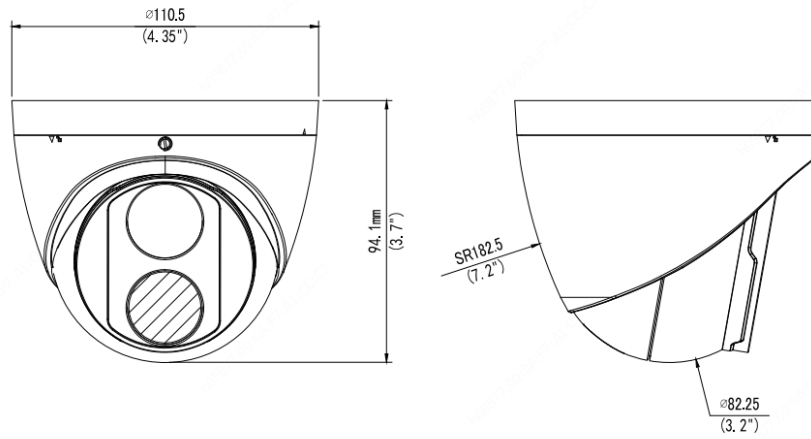

## Structure

- Wide temperature range: -30°C ~ 60°C (-22°F ~ 140°F)
- Wide voltage range of ±25%
- Micro SD, up to 128 GB

- Built-in Mic
- 2KV surge protection designed for network interface
- IP67
- 3-Axis

## Dimensions