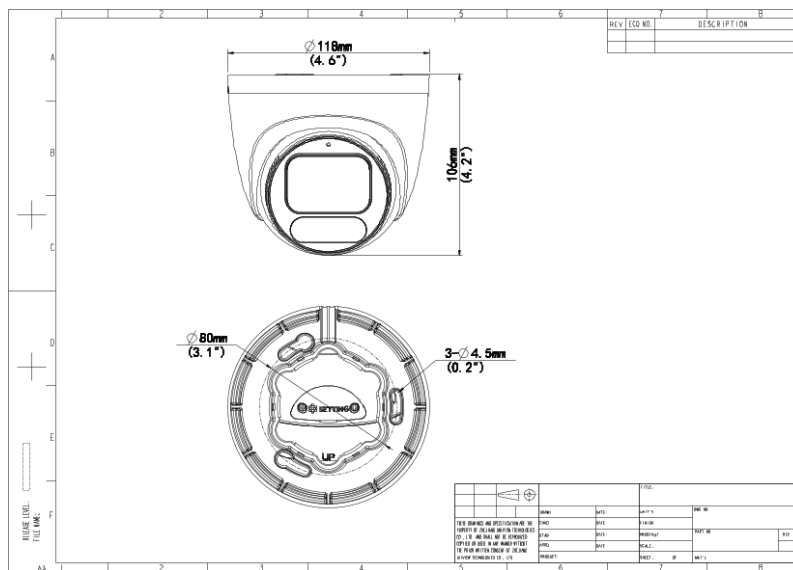

Working Environment	-30 °C ~ 60 °C (-22 °F ~ 140 °F), Humidity: ≤95% RH (non-condensing)
Storage Environment	-30 °C ~ 60 °C (-22 °F ~ 140 °F), Humidity: ≤95% RH (non-condensing)
Surge Protection	4KV
Reset Button	Support
Web Client Language	13 Languages English, Simplified Chinese, Polish, German, Russian, French, Korean, Dutch, Czech, Portuguese, Spanish, Spanish (Europe), Italian

Dimensions

Zhejiang Uniview Technologies Co., Ltd.

No. 369, Xietong Road, Xixing Sub-district, Binjiang District, Hangzhou City, 310051, Zhejiang Province, China (Zhejiang) Pilot Free Trade Zone, China

Email: overseasbusiness@uniview.com; globalsupport@uniview.com

<http://www.uniview.com>

©2024 Zhejiang Uniview Technologies Co., Ltd. All rights reserved.

*Product specifications and availability are subject to change without notice.

*Despite our best efforts, technical or typographical errors may exist in this document. Uniview cannot be held responsible for any such errors and reserves the right to change the contents of this document without prior notice.