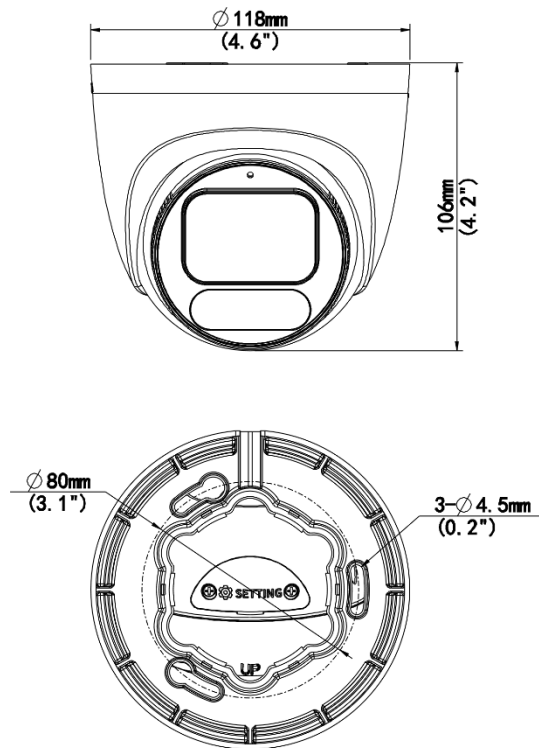

Dimensions

Accessories

TR-JB03-I-IN

Junction Box for Turret Camera(Support wiring from behind)

TR-A01-IN

NPT 3/4" Waterproof Cable Gland

TR-SE24-IN

Dome Pendant Mounting Pole 200mm

TR-SE24-A-IN

Dome Pendant Mounting Pole 500mm

TR-UP06-IN

Universal Pole Mounting Bracket

TR-CM24-IN

Dome Pendant Mounting Bracket(Indoor)