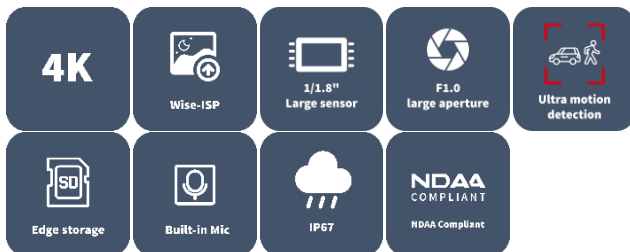

8MP ColorHunter with Wise-ISP Fixed Eyeball Network Camera IPC3628LE-ADF28K-WP-BK

Features

- High quality image with 8 MP, 1/1.8" CMOS sensor and F1.0 large aperture lens
- 8 MP (3840 × 2160)@20 fps; 5 MP (3072 × 1728)@30/25 fps; 4 MP (2560 × 1440)@30/25 fps; 1080P (1920 × 1080)@30/25 fps
- Ultra 265, H.265, H.264, MJPEG
- ColorHunter with Wise-ISP technology ensures 24-hour full-color images
- 120 dB true WDR technology enables clear image in strong light scene
- Supports 9:16 corridor mode
- Built-in mic
- White light, up to 30 m (98.4 ft.) warm light distance
- MicroSD, up to 512 GB
- IP67 protection
- Supports PoE power supply
- 3-axis