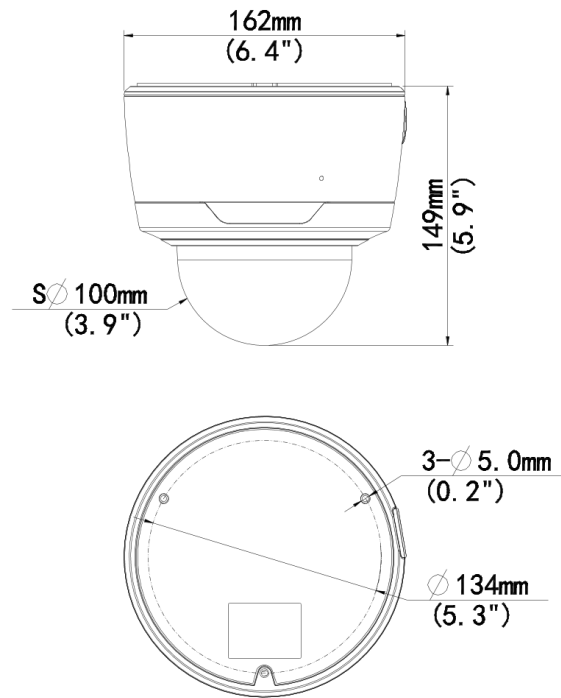

Dimensions

Zhejiang Uniview Technologies Co., Ltd.

No. 369, Xietong Road, Xixing Sub-district, Binjiang District, Hangzhou City, 310051, Zhejiang Province, China

Email: overseasbusiness@uniview.com; globalsupport@uniview.com

<http://www.uniview.com>

©2023-2024 Zhejiang Uniview Technologies Co., Ltd. All rights reserved.

*Product specifications and availability are subject to change without notice.

*Despite our best efforts, technical or typographical errors may exist in this document. Uniview cannot be held responsible for any such errors and reserves the right to change the contents of this document without prior notice.