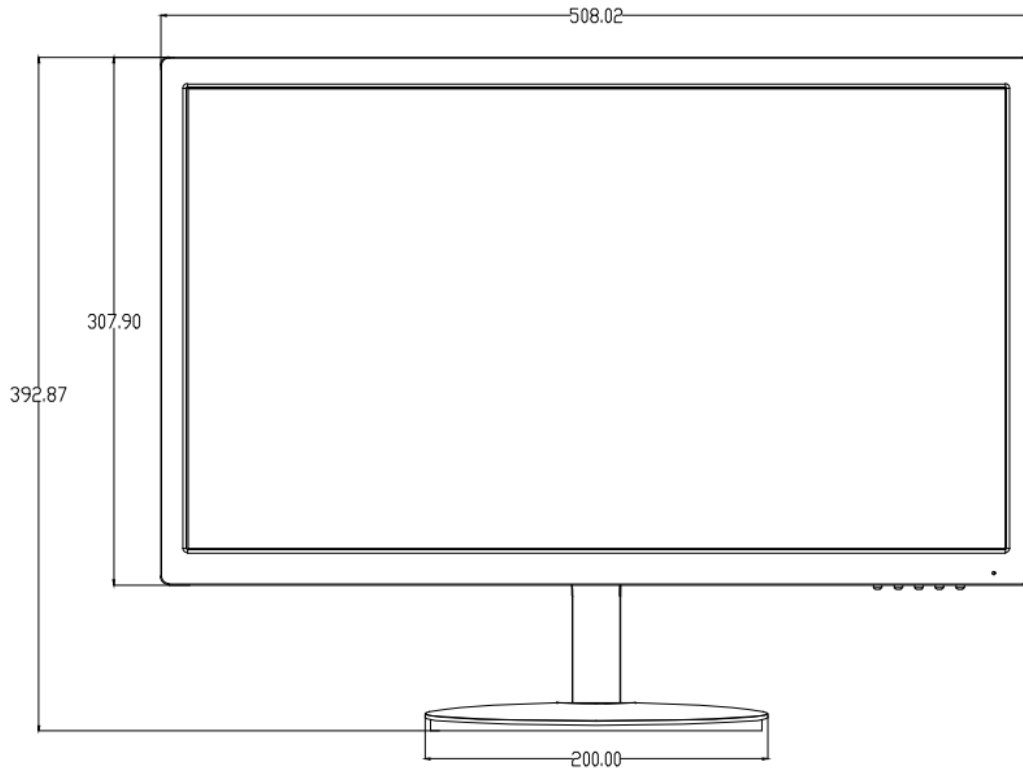

## Key Features

- True color display
- Resolution is up to at 1920\*1080
- Wide view of field:178°(H)/ 178°(V)
- Specific menu design, which is simple to operate
- Support 7\*24 working and lower power consumption
- Adaptively recognize signal
- VESA stand bracket
- Support multiply language

## Specifications

Model	MW3222-Y
Display	
Display Type:	LED Backlight
Screen Size	21.5"
Pixel Pitch(mm)	0.248*0.248
Max Resolution	1920*1080
Brightness(cd/m <sup>2</sup> )	250

Contrast	3000:1
Response Time(ms)	7
color	16.7M
Viewing Angle	Horizontal 178°, Vertical 178°
<b>Interface</b>	
VGA	1
HDMI	1
<b>OSD</b>	
Multi- Language	8 (English、France、Spanish、German、Russia、Korea、Japanese、Simplified Chinese)
<b>Mounting</b>	
VESA(mm)	100*100
<b>General</b>	
Power supply	DC 12V, 2A
Consumption	24 W(on) <0.5 W(Standby)
Operation Temperature	0°C~40 °C
Operating Humidity	20%~85% (No Condensation)
Product Size(W*H*D) (mm)	508.02*307.9*40(No Pedestal) 508.02*392.87*200(With Pedestal)
Weight(kg)	Net Weight:2.3 Gross Weight:3.4
<b>Accessory</b>	
Standard	1*HDMI cable、1*Adapter& power cable、1*Pedestal、1*Quick Guide

Appearance

Dimensions