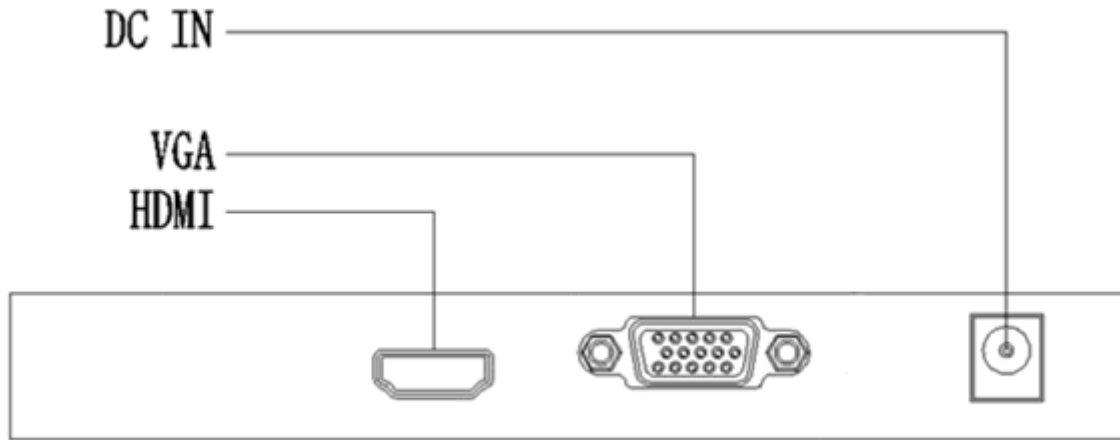

## Key Features

- True color display
- Resolution is up to at 1920\*1080
- Wide view of field:178°(H)/ 178°(V)
- Specific menu design, which is simple to operate
- Support 7\*24 working and lower power consumption
- Adaptively recognize signal
- VESA stand bracket
- Support multiply language

## Specifications

Model	MW3222-Y
Display	
Display Type:	LED Backlight
Screen Size	21.5"
Pixel Pitch(mm)	0.248*0.248
Max Resolution	1920*1080
Brightness(cd/m <sup>2</sup> )	250

Contrast	3000:1
Response Time(ms)	7
color	16.7M
Viewing Angle	Horizontal 178°, Vertical 178°
<b>Interface</b>	
VGA	1
HDMI	1
<b>OSD</b>	
Multi- Language	8 (English、France、Spanish、German、Russia、Korea、Japanese、Simplified Chinese)
<b>Mounting</b>	
VESA(mm)	100*100
<b>General</b>	
Power supply	DC 12V, 2A
Consumption	24 W(on) <0.5 W(Standby)
Operation Temperature	0°C~40 °C
Operating Humidity	20%~85% (No Condensation)
Product Size(W*H*D) (mm)	508.02*307.9*40(No Pedestal) 508.02*392.87*200(With Pedestal)
Weight(kg)	Net Weight:2.3 Gross Weight:3.4
<b>Accessory</b>	
Standard	1*HDMI cable、1*Adapter& power cable、1*Pedestal、1*Quick Guide

Appearance

Dimensions

## Interfaces