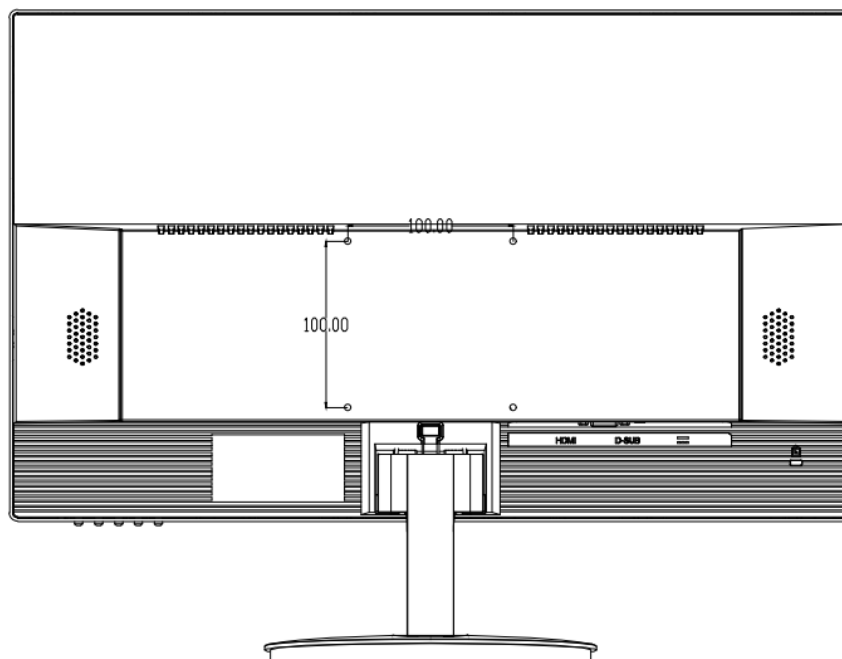

## Key Features

- True color display
- Resolution is up to at 1920\*1080
- Wide view of field:178°(H)/ 178°(V)
- Specific menu design, which is simple to operate
- Support 7\*24 working and lower power consumption
- Adaptively recognize signal
- VESA stand bracket
- Support multiply language

## Specifications

Model	MW3222-Y
Display	
Display Type:	LED Backlight
Screen Size	21.5"
Pixel Pitch(mm)	0.248*0.248
Max Resolution	1920*1080
Brightness(cd/m <sup>2</sup> )	250

Contrast	3000:1
Response Time(ms)	7
color	16.7M
Viewing Angle	Horizontal 178°, Vertical 178°
<b>Interface</b>	
VGA	1
HDMI	1
<b>OSD</b>	
Multi- Language	8 (English、France、Spanish、German、Russia、Korea、Japanese、Simplified Chinese)
<b>Mounting</b>	
VESA(mm)	100*100
<b>General</b>	
Power supply	DC 12V, 2A
Consumption	24 W(on) <0.5 W(Standby)
Operation Temperature	0°C~40 °C
Operating Humidity	20%~85% (No Condensation)
Product Size(W*H*D) (mm)	508.02*307.9*40(No Pedestal) 508.02*392.87*200(With Pedestal)
Weight(kg)	Net Weight:2.3 Gross Weight:3.4
<b>Accessory</b>	
Standard	1*HDMI cable、1*Adapter& power cable、1*Pedestal、1*Quick Guide

Appearance

Dimensions