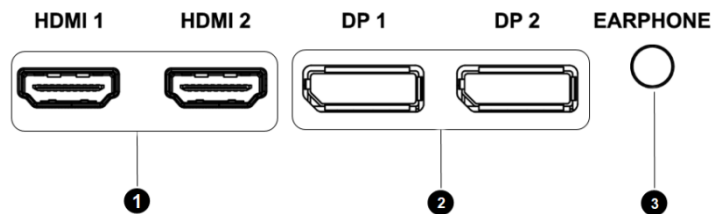

Specifications

Model	MW3255-F-V3
Panel	
LCD Technology/Panel Type	VA
Backlight	DLED
Panel Size	55"
Contrast Ratio	5000:1
Resolution	3840 × 2160
Color Support	1.07 B
Brightness (cd/m ²)	300
Pixel Pitch (H × V) (mm)	0.31 × 0.31
Response Time (ms)	6.5

Viewing Angle (H/V)	Horizontal 178°, Vertical 178°
Refresh Rate	60 Hz
Display Size (mm)	1209.60 × 680.40
Operation Hour	24/7
Bezel Width	1.1mm (top/left/right) 14.6 mm (bottom)
Color Gamut	72% NTSC
Interface	
Audio Output	1 × 3.5mm earphone
Video Input	2 × HDMI, 2 × DP
Speaker	
Speaker	2 × 5 W
VESA	
VESA (mm)	300 × 200
Wall-mounted Thread	4-M6 (12mm Deep Thread)
OSD	
Multi-Language	Simplified Chinese, English, French, Spanish, Portuguese, German, Italian, Dutch, Swedish, Finnish, Polish, Czech, Russian, Korean, Traditional Chinese, Japanese, Greek, Hungarian, Turkish
General	
MTBF (h)	30000
Input Voltage	AC 100 ~ 240 V, 50/60 Hz
Max Power Consumption (W)	≤105
Standby Power Consumption (W)	≤0.5
Product Dimensions (W × H × D) (mm)	1225.6 × 704.5 × 78.4 (Without Pedestal) 1225.6 × 762.1 × 231.1 (With Pedestal)
Package Dimensions (W × H × D) (mm)	1315 × 800 × 140
Weight (kg)	Net Weight: 9.9 Gross Weight: 13.2
Material	Plastic
Certifications	CE/FCC
Standard	1 × 1.5m HDMI Cable, 1 × Quick Guide, 1 × Remote Control, 1 × 1.8m Power Cable, 1 × Pedestal

Dimensions

Interface

Number	Interface Name	Description
1	HDMI	HDMI interface, video input interface
2	DP	DP interface, video input interface
3	AUDIO OUT	3.5mm headphone audio output interface

Ordering Info