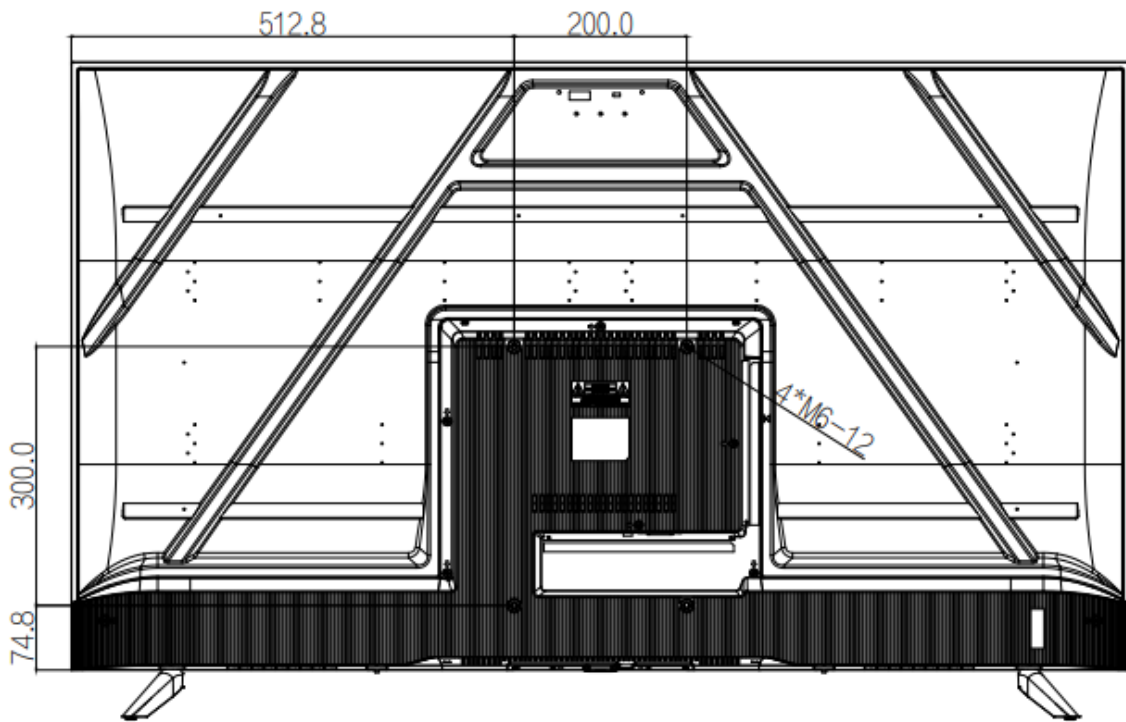

Interface

Number	Interface Name	Description
1	HDMI	HDMI interface, video input interface
2	DP	DP interface, video input interface
3	AUDIO OUT	3.5mm headphone audio output interface

Ordering Info

Product Model	Description
MW3255-F-V3	Monitor Display Unit