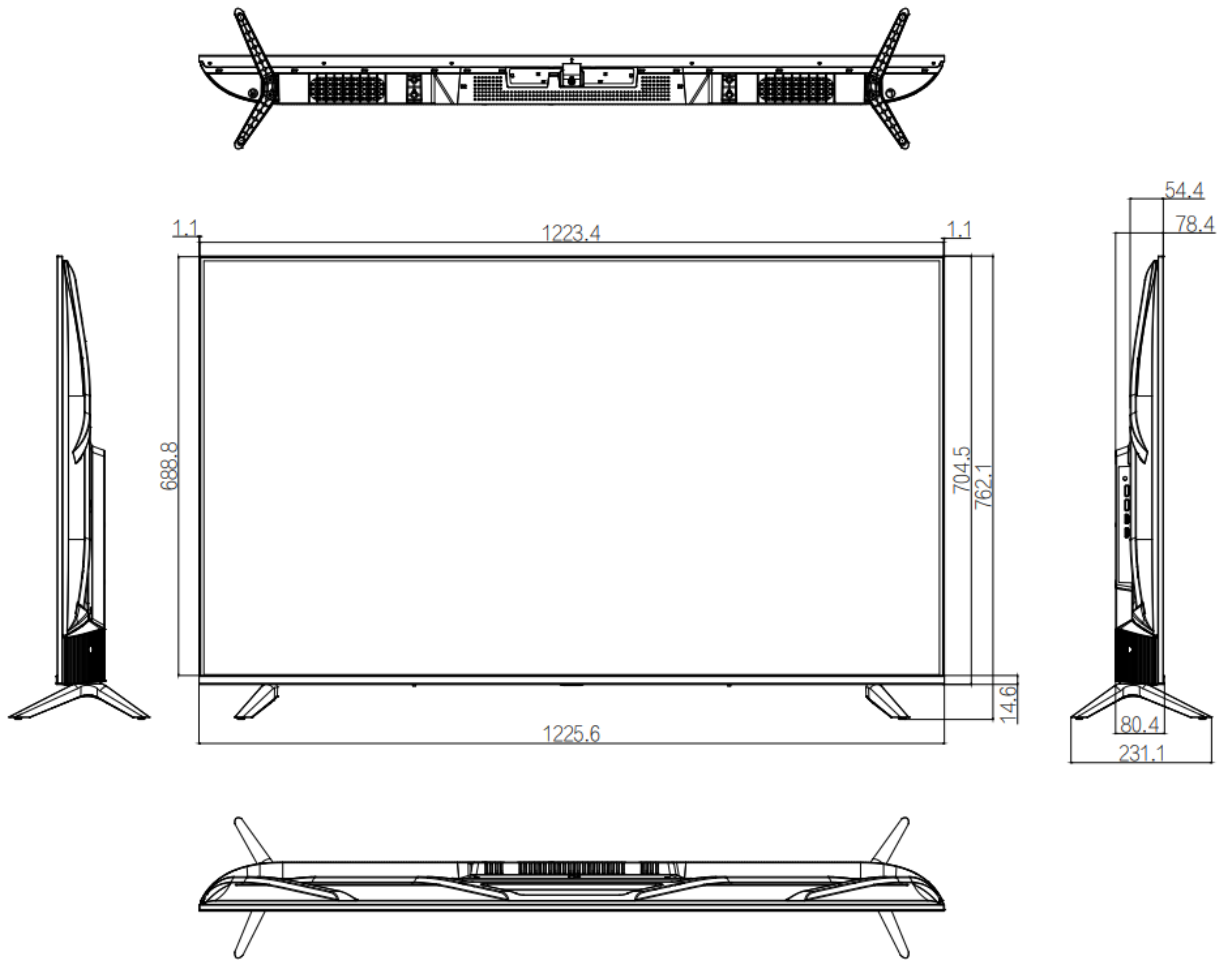

Dimensions