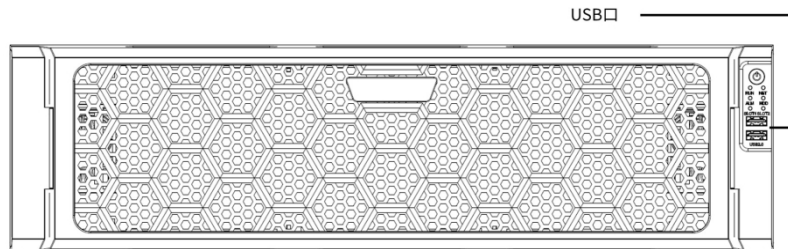

CE	EN 55032, EN 61000-3-3, EN IEC 61000-3-2, EN 55035
FCC	Part15 Subpart B

Dimensions

Rear Panel