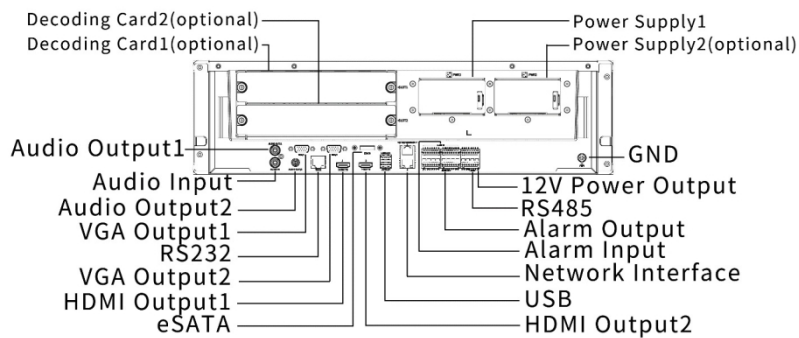

CE	EN 55032, EN 61000-3-3, EN IEC 61000-3-2, EN 55035
FCC	Part15 Subpart B

Dimensions

Rear Panel