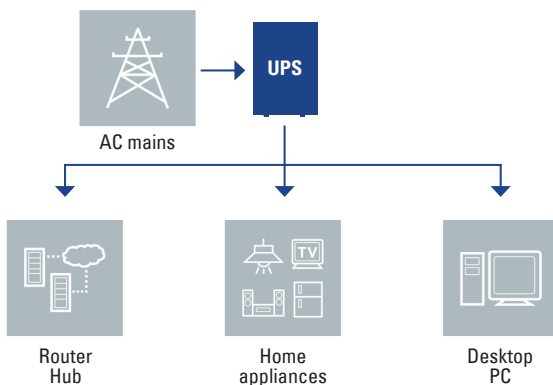

Specification

MODEL		GD-650	GD-1500	GD-2200
Capacity		650VA/360W	1500VA/900W	2200VA/1200W
	Input Voltage Range	220V: 162-268VAC / 230V: 170-280VAC / 240V: 177-290VAC		
	Frequency Range	45-55Hz/5 5-65Hz		
	Input Connections	IEC-C14/10A or fixed power cord with Schuko plug 1.2m		
Output	Output Power Factor	0.55	0.6	0.55
	Nominal Output Voltage	220/230/240 VAC		
	Voltage Regulation (Line Mode)	±15%		
	Voltage Regulation (Battery Mode)	±10%		
	Frequency Range (Battery Mode)	50/60Hz ± 1Hz		
	Output Waveform	Modified Sinewave		
	Output socket	(3) IEC 10A or (2) Schuko	(6) IEC 10A or (4) Schuko	
	Efficiency	Line Mode	95%	
AVR Mode		88%		
Battery Mode 60%		60%		
Battery	Battery Type	12V/7Ah	12V/7Ah	12V/9Ah
	Number of Internal Battery	1	2	2
	Rated Battery Voltage	12VDC	24VDC	24VDC
	Backup Time (@ Typical PC load)	16 min	40 min	50 min
	Recharge Time (to 90%)	2-4 hours		
Transfer Time	Battery Mode To Line Mode	3-8 ms typical		
Display		LED/LCD		
Audible Alarm		Yes		
Dimension	WxHxD	100 x 143 x 300 mm	139 X 195 x 364 mm	
Net Weight		4.2 kg	8.8 kg	9.1 kg
Environment	Operating Temperature	0 - 40 °C		
	Noise Level	<40dB	<45dB	<45dB
Interface	USB	Yes		
	External Slot No	No		
	TVSS protection	Option RJ45		